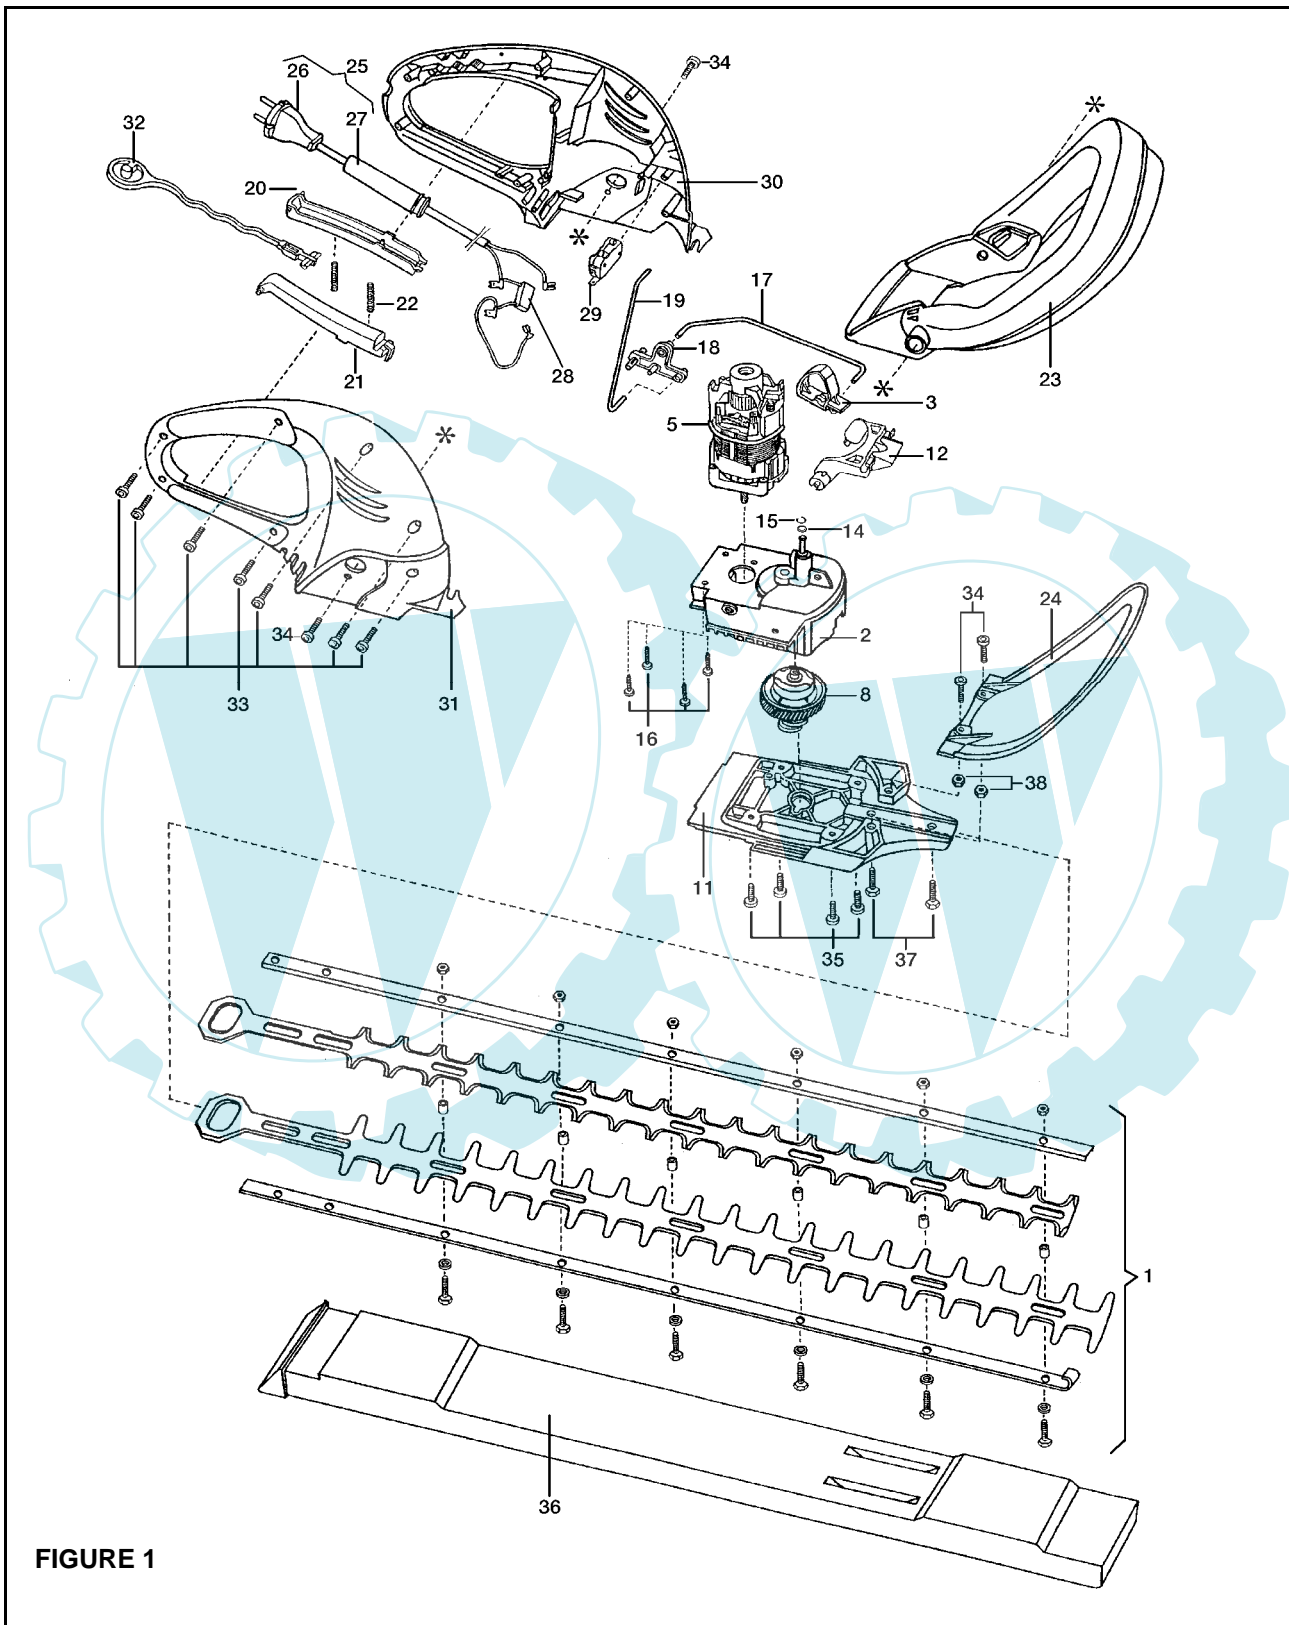

 **The Electrolux Group. The world's No.1 choice.**

Service

FIGURE 1

 **The Electrolux Group. The world's No.1 choice.**

Item      P/N McC      P/N ELX      Qty      DESCRIPTION

Item      P/N McC      P/N ELX      Qty      DESCRIPTION

**FIGURE 1**

C	1	248860	538248860	1	5-50 blade ass'y
		248861	538248861	1	5-60 blade ass'y
	2	248879	538248879	1	500W motor box
C	3	248865	538248865	1	toggle lever
	4	248866	538248866	1	dust cover
C	5	248867	538248867	1	500W motor
C	8	248871	538248871	1	500W motor gear
	11	248875	538248875	1	keep plate
		248876	538248876	1	grey keep plate
	14	248881	538248881	1	washer
	15	248882	538248882	1	retaining ring
	16	248883	538248883	4	motor box locking screw
	17	248878	538248878	1	lower engaging lever
C	18	242342	538242342	1	control lever
	19	242343	538242343	1	upper connecting rod
	20	242344	538242344	1	upper control lever
		242359	538242359	1	grey upper control lever
	21	242345	538242345	1	lower control lever
		242360	538242360	1	grey lower control lever
	22	242346	538242346	2	control lever spring
	23	242348	538242348	1	handle ass'y
		242361	538242361	1	grey handle ass'y
C	24	242347	538242347	1	guard
	25	242352	538242352	1	wires (Schuko)
	25	242396	538242396	1	wires (UK)
	26	242353	538242353	1	cable+pin (Schuko)
		242397	538242397	1	cable+pin (UK)
	27	241051	538241051	1	fair lead
	28	240794	538240794	1	radio interference suppressor
B	29	242354	538242354	1	micro switch
	30	242264	538242264	1	left crankcase (1 switch)
		242393	538242393	1	orange left crankcase (1 switch)
	31	242265	538242265	1	right crankcase (1 switch)
		242394	538242394	1	orange right crankcase (1 switch)
	32	242266	538242266	1	wire holder
	33	240862	538240862	7	M4x18 screw
	34	242349	538242349	4	M6 screw
	35	242350	538242350	4	M5 screw
	36	242351	538242351	1	blades case
	37	229959	538229959	2	M6x20 screw
	38	217403	538217403	2	M6 nut